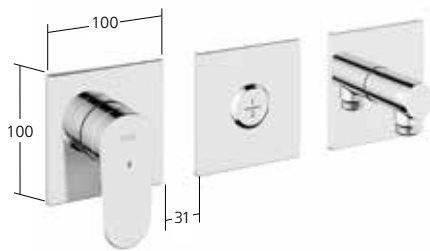

Set de montage complet 2 sorties Choice
KWC ELLA

20.384.550.000, chromeline