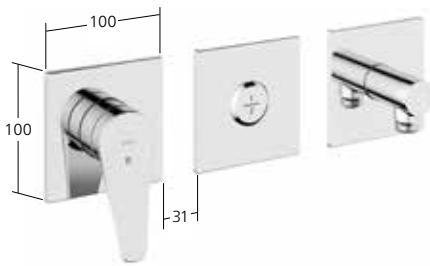

Set de montage complet 2 sorties Choice
KWC ACTIVO

20.404.550.000, chromeline