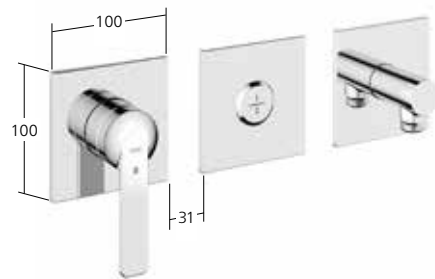

**20.404.550.000**, chromeline

Set de montage complet 2 sorties Choice  
KWC AVA 2.0

**20.464.550.000**, chromeline

Set de montage complet 2 sorties Choice  
KWC BEVO

**20.424.550.000**, chromeline  
**20.424.550.175**, brushed gold  
**20.424.550.176**, matt black  
**20.424.550.177**, brushed steel  
**20.424.550.178**, brushed copper  
**20.424.550.179**, brushed graphite