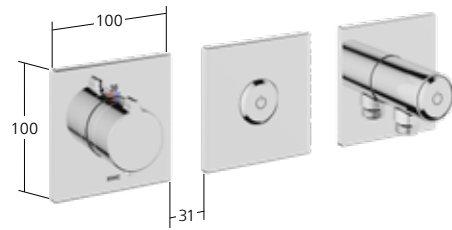

Set de montage complet
Thermostat 2 sorties Choice

20.004.853.000, chromeline
20.004.853.175, brushed gold
20.004.853.176, matt black
20.004.853.177, brushed steel
20.004.853.178, brushed copper
20.004.853.179, brushed graphite

26.000.624.000, chromeline
26.000.624.175, brushed gold
26.000.624.176, matt black
26.000.624.177, brushed steel
26.000.624.178, brushed copper
26.000.624.179, brushed graphite

K.26.99.02.000, chromeline
K.26.99.02.175, brushed gold
K.26.99.02.176, matt black
K.26.99.02.177, brushed steel
K.26.99.02.178, brushed copper
K.26.99.02.179, brushed graphite

Z.538.897.000, chromeline
Z.538.897.175, brushed gold
Z.538.897.176, matt black
Z.538.897.177, brushed steel
Z.538.897.178, brushed copper
Z.538.897.179, brushed graphite