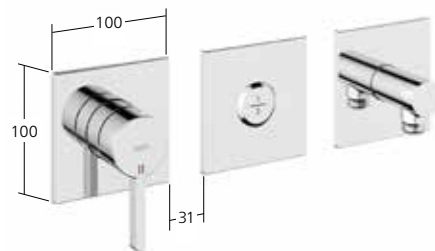

Set de montage complet 2 sorties Choice
KWC FIT

20.544.550.000, chromeline
20.544.550.176, matt black