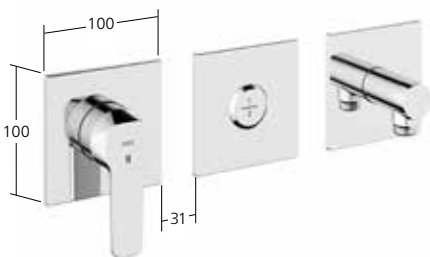

Set de montage complet 2 sorties Choice
KWC MONTA

20.414.550.000, chromeline