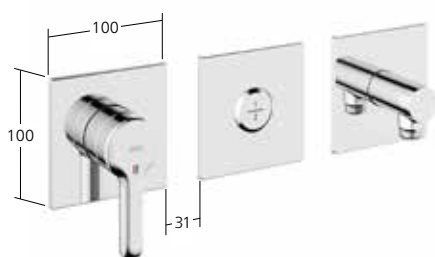

Set de montage complet 2 sorties Choice
KWC WAMAS 2.0

20.474.550.000, chromeline