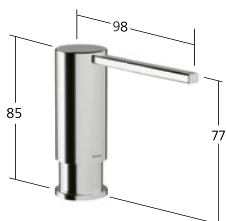

Modern design
Seifenspender

KWC-Nr.
Z.540.158.000 chromeline
Z.540.158.176 matt black
Z.540.158.700 Edelstahl