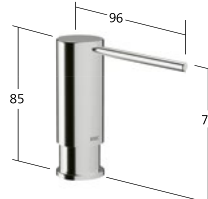

Modern style
Seifenspender

KWC-Nr.
Z.540.159.000 chromeline
Z.540.159.176 matt black
Z.540.159.700 Edelstahl