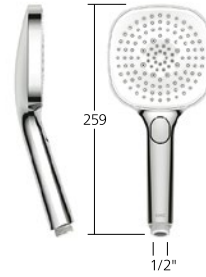

Doccetta CHOICE-H

- TouchProtect
- Spray
- Swirl spray
- Mix spray

KWC-N.

- **26.000.126.000** chromeline
- **26.000.126.175** brushed gold NEW
- **26.000.126.176** matt black
- **26.000.126.177** brushed steel
- **26.000.126.178** brushed copper NEW
- **26.000.126.179** brushed copper NEW
- brushed graphite

Portata 11 l/min (3 bar)