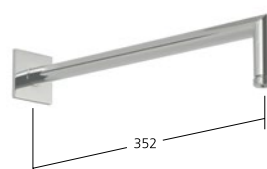

Braccio doccia

Adatto per tutti i soffioni a snodo KWC

KWC-N.

26.000.803.000

chromeline, L 352

26.000.803.175 NEW
brushed gold, L 352

26.000.803.176

matt black, L 352

26.000.803.177 NEW
brushed steel, L 352

26.000.803.178 NEW

brushed copper, L 352

26.000.803.179 NEW
brushed graphite, L 352