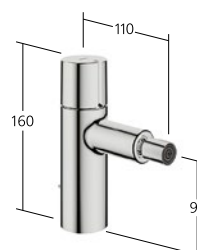

Bidet

Miscelatore a leva
- Bocca fissa

KWC-N.

13.491.064.000FL
chromeline, A 110,
con Push Open

13.491.064.175FL
brushed gold, A 110,
con Push Open

13.491.064.176FL
matt black, A 110,
con Push Open

13.491.064.177FL
brushed steel, A 110,
con Push Open

13.491.064.178FL
brushed copper, A 110,
con Push Open

13.491.064.179FL
brushed graphite, A 110,
con Push Open

Portata 4,8 l/min (3 bar)

NEW

NEW

NEW

NEW

NEW