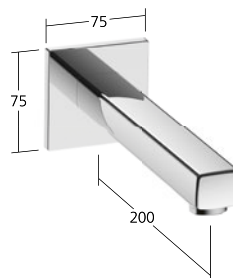

Bocca per vasca design

- Bocca fissa

KWC-N.

26.008.033.000
chromeline, A 200

Portata 29 l/min (3 bar)