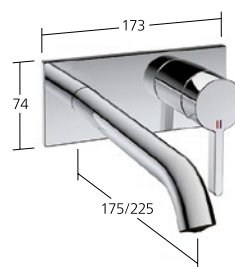

Lavabo

Miscelatore a leva
Set di montaggio finale
- EcoProtect
- Bocca fissa
- OptimalSpace

KWC-N.

11.422.033.000
chromeline, A 175
11.422.034.000
chromeline, A 225
11.422.033.175 **NEW**
brushed gold, A 175
11.422.034.175 **NEW**
brushed gold, A 225
11.422.033.176
matt black, A 175
11.422.034.176
matt black, A 225
11.422.033.177
brushed steel, A 175
11.422.034.177
brushed steel, A 225
11.422.033.178
brushed copper, A 175 **NEW**
11.422.034.178 **NEW**
brushed copper, A 225
11.422.033.179 **NEW**
brushed graphite, A 175
11.422.034.179 **NEW**
brushed graphite, A 225

Portata 5 l/min (3 bar)