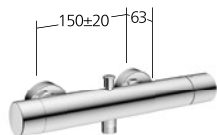

13.491.064.178FL
 brushed copper, A 110,
 con Push Open

13.491.064.179FL
 brushed graphite, A 110,
 con Push Open

Portata 4,8 l/min (3 bar)

NEW

NEW

NEW

NEW

NEW